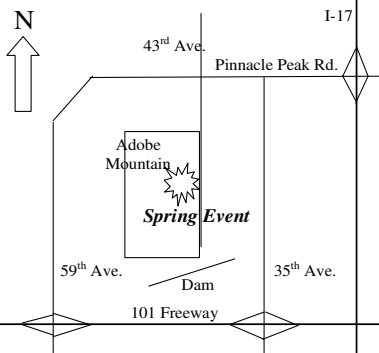

Adobe Mountain Desert
Railroad Park